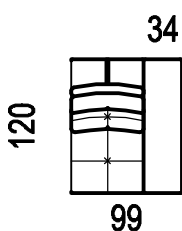

1L/P

křeslo levé/pravé
(sedák 65)