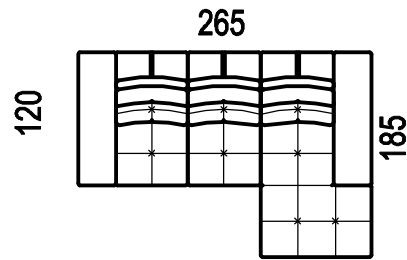

A-MAX

2

dvojpofovka (sedák 65cm)

2X

dvojpofovka (sedák 80cm)

2Z

dvojpofovka se zvedacími
polohovacími područkami
(sedák 65cm)

2XZ

dvojpofovka se zvedacími
polohovacími područkami
(sedák 80cm)

A-MAX - ukázky některých sestav

1DP - 2L

2P - 1DL

1P - RO65 - 2P

2P - RO65 - 1L

1DP - 2L + TAMAX

2P - 1DL + TAMAX

dvojpořadka modulová
(sedák 65cm)

2XM

dvojpořadka modulová
(sedák 80cm)

2L/P

dvojpořadka levá/pravá
(sedák 65cm)

2XL/P

dvojpořadka levá/pravá
(sedák 80cm)

2ZL/P

-pevná područka

Technical drawing of a lifting footrest. The drawing shows a trapezoidal shape with a grid pattern. The top width is labeled as 34.

-zvedací područka

- otoman

Technical drawing of a footrest before folding. The drawing shows a rectangular base with a grid pattern. The height is labeled as 88, the base width as 15, the base length as 113, the height of the backrest as 46, the backrest width as 57, and the base thickness as 42.