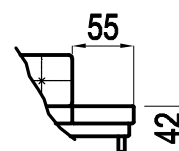

2ZOL/P

dvojpofovka otomanová
levá/pravá
(sedák 65cm)

2XZOL/P

dvojpofovka otomanová
levá/pravá
(sedák 80cm)

2MOL/P

dvojpofovka modulová
otomanová levá/pravá
(sedák 65cm)

2XMOL/P

dvojpofovka modulová
otomanová levá/pravá
(sedák 80cm)

A-MAX

RO 65
roh 118x118

RP 80
roh pevný 118x118

TAMAX
taburet 65x130

TXAMAX
taburet 80x160

Technical drawing of a fixed footrest. The drawing shows a trapezoidal shape with a grid pattern. The top width is labeled as 33 and the height is labeled as 55.

-pevná područka

Technical drawing of a lifting footrest. The drawing shows a trapezoidal shape with a grid pattern. The top width is labeled as 34.

-zvedací područka

- otoman

Technical drawing of a footrest before folding. The drawing shows a rectangular base with a grid pattern. The height is labeled as 88, the base width as 15, the base length as 113, the height of the backrest as 46, the backrest width as 57, and the base thickness as 42.