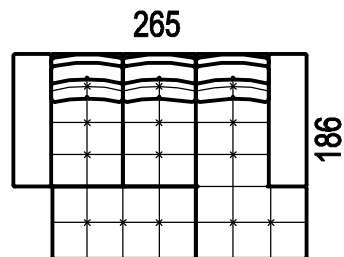

A-MAX

2

dvojpofovka (sedák 65cm)

2X

dvojpofovka (sedák 80cm)

2Z

dvojpofovka se zvedacími
polohovacími područkami
(sedák 65cm)

2XZ

dvojpofovka se zvedacími
polohovacími područkami
(sedák 80cm)

A-MAX - ukázky některých sestav

1DP - 2L

2P - 1DL

1P - RO65 - 2P

2P - RO65 - 1L

1DP - 2L + TAMAX

2P - 1DL + TAMAX

-ložní plocha 195 x 150
(pevné područky)

1P - RO65 - 2L+TAMAX

2P - RO65 - 1L+TAMAX

-ložní plocha 215 x 150

A-MAX

1M

křeslo modulové
(sedák 65)

1XM

-pevná područka

Technical drawing of a lifting footrest. The drawing shows a trapezoidal shape with a grid pattern. The top width is labeled as 34.

-zvedací područka

- otoman

Technical drawing of a footrest before folding. The drawing shows a rectangular base with a grid pattern. The height is labeled as 88, the base width as 15, the base length as 113, the height of the backrest as 46, the backrest width as 57, and the base thickness as 42.