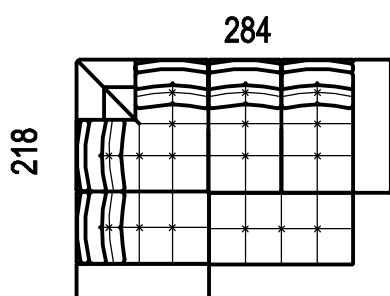

1P - RO65 - 2L+TAMAX