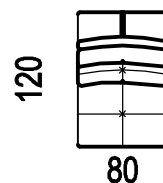

1XM

křeslo modulové
(sedák 80)