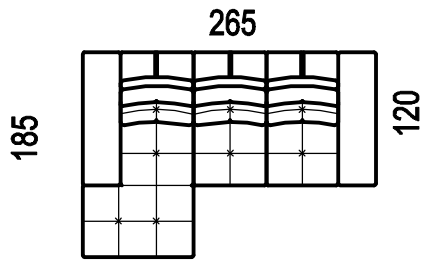

A-MAX

2

dvojpofovka (sedák 65cm)

2X

dvojpofovka (sedák 80cm)

2Z

dvojpofovka se zvedacími
polohovacími područkami
(sedák 65cm)

2XZ

dvojpofovka se zvedacími
polohovacími područkami
(sedák 80cm)

A-MAX - ukázky některých sestav

1DP - 2L

2P - 1DL

1P - RO65 - 2P

2P - RO65 - 1L

1DP - 2L + TAMAX

2P - 1DL + TAMAX

A-MAX

RO 65
roh 118x118

RP 80
roh pevný 118x118

TAMAX
taburet 65x130

TXAMAX
taburet 80x160

Technical drawing of a fixed footrest. The drawing shows a trapezoidal shape with a grid pattern. The top width is labeled as 33 and the height is labeled as 55.

-pevná područka

Technical drawing of a lifting footrest. The drawing shows a trapezoidal shape with a grid pattern. The top width is labeled as 34.

-zvedací područka

- otoman

Technical drawing of a footrest before folding. The drawing shows a rectangular base with a grid pattern. The height is labeled as 88, the base width as 15, the base length as 113, the height of the backrest as 46, the backrest width as 57, and the base thickness as 42.