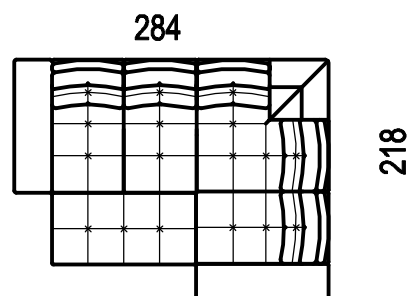

2P - RO65 - 1L+TAMAX