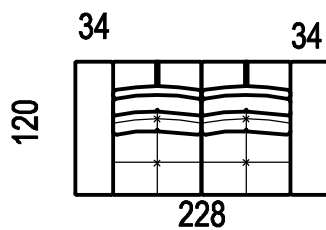

A-MAX

2

dvojpofovka (sedák 65cm)

2X

dvojpofovka (sedák 80cm)

2Z

dvojpofovka se zvedacími
polohovacími područkami
(sedák 65cm)

2XZ

dvojpofovka se zvedacími
polohovacími područkami
(sedák 80cm)

A-MAX - ukázky některých sestav

1DP - 2L

2P - 1DL

1P - RO65 - 2P

2P - RO65 - 1L

1DP - 2L + TAMAX

2P - 1DL + TAMAX

dvojpořadka modulová
(sedák 65cm)

2XM

dvojpořadka modulová
(sedák 80cm)

2L/P

dvojpořadka levá/pravá
(sedák 65cm)

2XL/P

dvojpořadka levá/pravá
(sedák 80cm)

2ZL/P

-pevná područka

Technical drawing of a lifting footrest. The drawing shows a trapezoidal shape with a grid pattern. The top width is labeled as 34.

-zvedací područka

- otoman

Technical drawing of a footrest before folding. The drawing shows a rectangular base with a grid pattern. The height is labeled as 88, the base width as 15, the base length as 113, the height of the backrest as 46, the backrest width as 57, and the base thickness as 42.