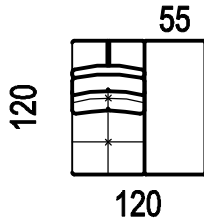

A-MAX

1MOL/P

křeslo modulové otomanové
levé/pravé
(sedák 65)