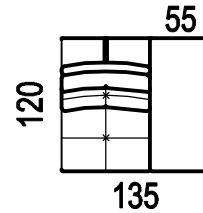

křeslo se zvedací
područkou levé/pravé
(sedák 80)

A-MAX

1MOL/P

křeslo modulové otomanové
levé/pravé
(sedák 65)

1XMOL/P

křeslo modulové otomanové
levé/pravé
(sedák 80)

1D L/P

křeslo dlouhé levé/pravé
(sedák 65)

dvojpořadka modulová
(sedák 65cm)

2XM

dvojpořadka modulová
(sedák 80cm)

2L/P

dvojpořadka levá/pravá
(sedák 65cm)

2XL/P

dvojpořadka levá/pravá
(sedák 80cm)

2ZL/P

A-MAX

RO 65
roh 118x118

RP 80
roh pevný 118x118

TAMAX
taburet 65x130

TXAMAX
taburet 80x160

Technical drawing of a fixed footrest. The drawing shows a trapezoidal shape with a grid pattern. The top width is labeled as 33 and the height is labeled as 55.

-pevná područka

Technical drawing of a lifting footrest. The drawing shows a trapezoidal shape with a grid pattern. The top width is labeled as 34.

-zvedací područka

- otoman

Technical drawing of a footrest before folding. The drawing shows a rectangular base with a grid pattern. The height is labeled as 88, the base width as 15, the base length as 113, the height of the backrest as 46, the backrest width as 57, and the base thickness as 42.