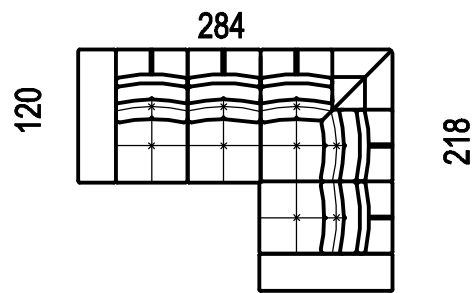

A-MAX

2

dvojpofovka (sedák 65cm)

2X

dvojpofovka (sedák 80cm)

2Z

dvojpofovka se zvedacími
polohovacími područkami
(sedák 65cm)

2XZ

dvojpofovka se zvedacími
polohovacími područkami
(sedák 80cm)

A-MAX - ukázky některých sestav

1DP - 2L

2P - 1DL

1P - RO65 - 2P

2P - RO65 - 1L

1DP - 2L + TAMAX

2P - 1DL + TAMAX

A-MAX

RO 65
roh 118x118

RP 80
roh pevný 118x118

TAMAX
taburet 65x130

TXAMAX
taburet 80x160

Technical drawing of a fixed footrest. The drawing shows a trapezoidal shape with a grid pattern. The top width is labeled as 33 and the height is labeled as 55.

-pevná područka

Technical drawing of a lifting footrest. The drawing shows a trapezoidal shape with a grid pattern. The top width is labeled as 34.

-zvedací područka

- otoman

Technical drawing of a footrest before folding. The drawing shows a rectangular base with a grid pattern. The height is labeled as 88, the base width as 15, the base length as 113, the height of the backrest as 46, the backrest width as 57, and the base thickness as 42.