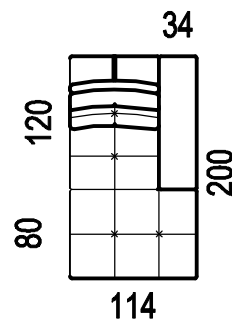

1XDL/P

křeslo dlouhé levé/pravé
(sedák 80)