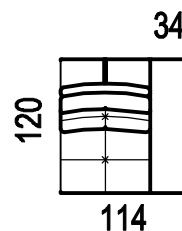

křeslo modulové
(sedák 80)

1L/P

křeslo levé/pravé
(sedák 65)

1XL/P

křeslo levé/pravé
(sedák 80)

1ZL/P

křeslo se zvedací
područkou levé/pravé
(sedák 65)

1XZL/P

dvojpořadka modulová
(sedák 65cm)

2XM

dvojpořadka modulová
(sedák 80cm)

2L/P

dvojpořadka levá/pravá
(sedák 65cm)

2XL/P

dvojpořadka levá/pravá
(sedák 80cm)

2ZL/P

A-MAX

RO 65
roh 118x118

RP 80
roh pevný 118x118

TAMAX
taburet 65x130

TXAMAX
taburet 80x160

Technical drawing of a fixed footrest. The drawing shows a trapezoidal shape with a grid pattern. The top width is labeled as 33 and the height is labeled as 55.

-pevná područka

Technical drawing of a lifting footrest. The drawing shows a trapezoidal shape with a grid pattern. The top width is labeled as 34.

-zvedací područka

- otoman

Technical drawing of a footrest before folding. The drawing shows a rectangular base with a grid pattern. The height is labeled as 88, the base width as 15, the base length as 113, the height of the backrest as 46, the backrest width as 57, and the base thickness as 42.