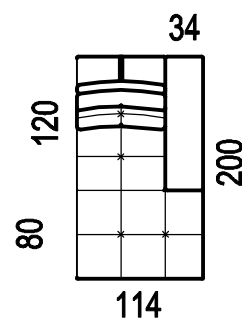

1XDL/P

křeslo dlouhé levé/pravé
(sedák 80)

1DZ L/P

křeslo se zvedací područkou
dlouhé levé/pravé
(sedák 65)

1XDZL/P

křeslo se zvedací područkou
dlouhé levé/pravé
(sedák 80)

A-MAX

2M

dvojpořadka modulová
(sedák 65cm)

2XM

dvojpořadka modulová
(sedák 80cm)

2L/P

dvojpořadka levá/pravá
(sedák 65cm)

2XL/P

dvojpořadka levá/pravá
(sedák 80cm)

2ZL/P

A-MAX

RO 65
roh 118x118

RP 80
roh pevný 118x118

TAMAX
taburet 65x130

TXAMAX
taburet 80x160

Technical drawing of a fixed footrest. The drawing shows a trapezoidal shape with a grid pattern. The top width is labeled as 33 and the height is labeled as 55.

-pevná područka

Technical drawing of a lifting footrest. The drawing shows a trapezoidal shape with a grid pattern. The top width is labeled as 34.

-zvedací područka

- otoman

Technical drawing of a footrest before folding. The drawing shows a rectangular base with a grid pattern. The height is labeled as 88, the base width as 15, the base length as 113, the height of the backrest as 46, the backrest width as 57, and the base thickness as 42.