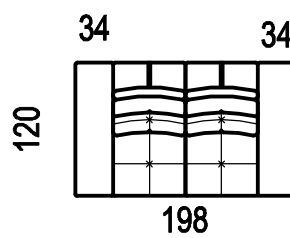

A-MAX

2

dvojpofovka (sedák 65cm)

2X

dvojpofovka (sedák 80cm)

2Z

dvojpofovka se zvedacími
polohovacími područkami
(sedák 65cm)

2XZ

dvojpofovka se zvedacími
polohovacími područkami
(sedák 80cm)

A-MAX - ukázky některých sestav

1DP - 2L

2P - 1DL

1P - RO65 - 2P

2P - RO65 - 1L

1DP - 2L + TAMAX

2P - 1DL + TAMAX

A-MAX

RO 65
roh 118x118

RP 80
roh pevný 118x118

TAMAX
taburet 65x130

TXAMAX
taburet 80x160

Technical drawing of a fixed footrest. The drawing shows a trapezoidal shape with a grid pattern. The top width is labeled as 33 and the height is labeled as 55.

-pevná područka

Technical drawing of a lifting footrest. The drawing shows a trapezoidal shape with a grid pattern. The top width is labeled as 34.

-zvedací područka

- otoman

Technical drawing of a footrest before folding. The drawing shows a rectangular base with a grid pattern. The height is labeled as 88, the base width as 15, the base length as 113, the height of the backrest as 46, the backrest width as 57, and the base thickness as 42.