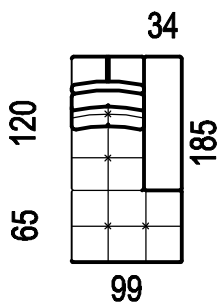

1DZ L/P

křeslo se zvedací područkou
dlouhé levé/pravé
(sedák 65)