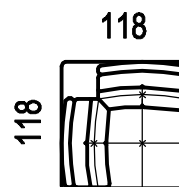

dvojpořadka modulová
(sedák 65cm)

2XM

dvojpořadka modulová
(sedák 80cm)

2L/P

dvojpořadka levá/pravá
(sedák 65cm)

2XL/P

dvojpořadka levá/pravá
(sedák 80cm)

2ZL/P

2ZOL/P

dvojpofovka otomanová
levá/pravá
(sedák 65cm)

2XZOL/P

dvojpofovka otomanová
levá/pravá
(sedák 80cm)

2MOL/P

dvojpofovka modulová
otomanová levá/pravá
(sedák 65cm)

2XMOL/P

dvojpofovka modulová
otomanová levá/pravá
(sedák 80cm)

A-MAX

RO 65
roh 118x118

RP 80
roh pevný 118x118

TAMAX
taburet 65x130

TXAMAX
taburet 80x160

Technical drawing of a fixed footrest. The drawing shows a trapezoidal shape with a grid pattern. The top width is labeled as 33 and the height is labeled as 55.

-pevná područka

Technical drawing of a lifting footrest. The drawing shows a trapezoidal shape with a grid pattern. The top width is labeled as 34.

-zvedací područka

- otoman

Technical drawing of a footrest before folding. The drawing shows a rectangular base with a grid pattern. The height is labeled as 88, the base width as 15, the base length as 113, the height of the backrest as 46, the backrest width as 57, and the base thickness as 42.