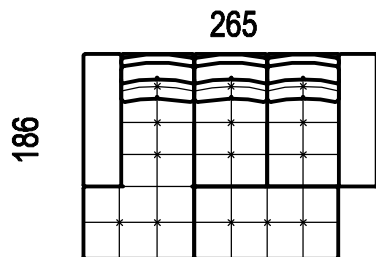

A-MAX

2

dvojpofovka (sedák 65cm)

2X

dvojpofovka (sedák 80cm)

2Z

dvojpofovka se zvedacími
polohovacími područkami
(sedák 65cm)

2XZ

dvojpofovka se zvedacími
polohovacími područkami
(sedák 80cm)

A-MAX - ukázky některých sestav

1DP - 2L

2P - 1DL

1P - RO65 - 2P

2P - RO65 - 1L

1DP - 2L + TAMAX

2P - 1DL + TAMAX

-ložní plocha 195 x 150
(pevné područky)

1P - RO65 - 2L+TAMAX

2P - RO65 - 1L+TAMAX

-ložní plocha 215 x 150

A-MAX

1M

křeslo modulové
(sedák 65)

1XM

-pevná područka

Technical drawing of a lifting footrest. The drawing shows a trapezoidal shape with a grid pattern. The top width is labeled as 34.

-zvedací područka

- otoman

Technical drawing of a footrest before folding. The drawing shows a rectangular base with a grid pattern. The height is labeled as 88, the base width as 15, the base length as 113, the height of the backrest as 46, the backrest width as 57, and the base thickness as 42.