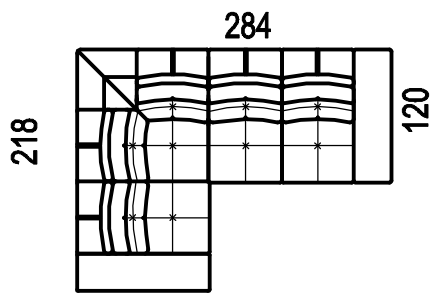

A-MAX

2

dvojpofovka (sedák 65cm)

2X

dvojpofovka (sedák 80cm)

2Z

dvojpofovka se zvedacími
polohovacími područkami
(sedák 65cm)

2XZ

dvojpofovka se zvedacími
polohovacími područkami
(sedák 80cm)

A-MAX - ukázky některých sestav

1DP - 2L

2P - 1DL

1P - RO65 - 2P

2P - RO65 - 1L

1DP - 2L + TAMAX

2P - 1DL + TAMAX

A-MAX

RO 65
roh 118x118

RP 80
roh pevný 118x118

TAMAX
taburet 65x130

TXAMAX
taburet 80x160

Technical drawing of a fixed footrest. The drawing shows a trapezoidal shape with a grid pattern. The top width is labeled as 33 and the height is labeled as 55.

-pevná područka

Technical drawing of a lifting footrest. The drawing shows a trapezoidal shape with a grid pattern. The top width is labeled as 34.

-zvedací područka

- otoman

Technical drawing of a footrest before folding. The drawing shows a rectangular base with a grid pattern. The height is labeled as 88, the base width as 15, the base length as 113, the height of the backrest as 46, the backrest width as 57, and the base thickness as 42.