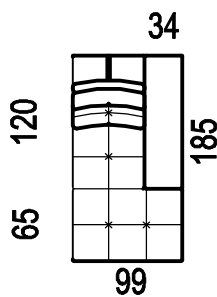

křeslo se zvedací
područkou levé/pravé
(sedák 80)

A-MAX

1MOL/P

křeslo modulové otomanové
levé/pravé
(sedák 65)

1XMOL/P

křeslo modulové otomanové
levé/pravé
(sedák 80)

1D L/P

křeslo dlouhé levé/pravé
(sedák 65)

dvojpořadka modulová
(sedák 65cm)

2XM

dvojpořadka modulová
(sedák 80cm)

2L/P

dvojpořadka levá/pravá
(sedák 65cm)

2XL/P

dvojpořadka levá/pravá
(sedák 80cm)

2ZL/P

A-MAX

RO 65
roh 118x118

RP 80
roh pevný 118x118

TAMAX
taburet 65x130

TXAMAX
taburet 80x160

Technical drawing of a fixed footrest. The drawing shows a trapezoidal shape with a grid pattern. The top width is labeled as 33 and the height is labeled as 55.

-pevná područka

Technical drawing of a lifting footrest. The drawing shows a trapezoidal shape with a grid pattern. The top width is labeled as 34.

-zvedací područka

- otoman

Technical drawing of a footrest before folding. The drawing shows a rectangular base with a grid pattern. The height is labeled as 88, the base width as 15, the base length as 113, the height of the backrest as 46, the backrest width as 57, and the base thickness as 42.