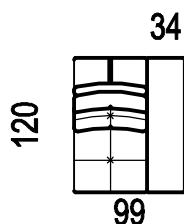

křeslo modulové
(sedák 80)

1L/P

křeslo levé/pravé
(sedák 65)

1XL/P

křeslo levé/pravé
(sedák 80)

1ZL/P

křeslo se zvedací
područkou levé/pravé
(sedák 65)

1XZL/P

dvojpořadka modulová
(sedák 65cm)

2XM

dvojpořadka modulová
(sedák 80cm)

2L/P

dvojpořadka levá/pravá
(sedák 65cm)

2XL/P

dvojpořadka levá/pravá
(sedák 80cm)

2ZL/P

A-MAX

RO 65
roh 118x118

RP 80
roh pevný 118x118

TAMAX
taburet 65x130

TXAMAX
taburet 80x160

Technical drawing of a fixed footrest. The drawing shows a trapezoidal shape with a grid pattern. The top width is labeled as 33 and the height is labeled as 55.

-pevná područka

Technical drawing of a lifting footrest. The drawing shows a trapezoidal shape with a grid pattern. The top width is labeled as 34.

-zvedací područka

- otoman

Technical drawing of a footrest before folding. The drawing shows a rectangular base with a grid pattern. The height is labeled as 88, the base width as 15, the base length as 113, the height of the backrest as 46, the backrest width as 57, and the base thickness as 42.