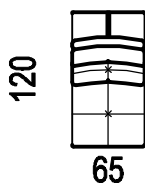

dvojpofovka se zvedacími
polohovacími područkami
(sedák 80cm)

A-MAX - ukázky některých sestav

1DP - 2L

2P - 1DL

1P - RO65 - 2P

2P - RO65 - 1L

1DP - 2L + TAMAX

2P - 1DL + TAMAX

-ložní plocha 195 x 150
(pevné područky)

1P - RO65 - 2L+TAMAX

2P - RO65 - 1L+TAMAX

-ložní plocha 215 x 150

A-MAX

1M

křeslo modulové
(sedák 65)

1XM

A-MAX

RO 65
roh 118x118

RP 80
roh pevný 118x118

TAMAX
taburet 65x130

TXAMAX
taburet 80x160

Technical drawing of a fixed footrest. The drawing shows a trapezoidal shape with a grid pattern. The top width is labeled as 33 and the height is labeled as 55.

-pevná područka

Technical drawing of a lifting footrest. The drawing shows a trapezoidal shape with a grid pattern. The top width is labeled as 34.

-zvedací područka

- otoman

Technical drawing of a footrest before folding. The drawing shows a rectangular base with a grid pattern. The height is labeled as 88, the base width as 15, the base length as 113, the height of the backrest as 46, the backrest width as 57, and the base thickness as 42.