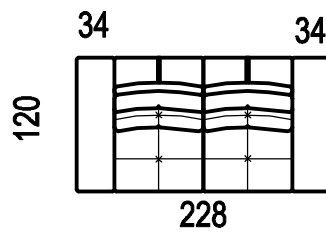

A-MAX

2

dvojpofovka (sedák 65cm)

2X

dvojpofovka (sedák 80cm)

2Z

dvojpofovka se zvedacími
polohovacími područkami
(sedák 65cm)

2XZ

dvojpofovka se zvedacími
polohovacími područkami
(sedák 80cm)

A-MAX - ukázky některých sestav

1DP - 2L

2P - 1DL

1P - RO65 - 2P

2P - RO65 - 1L

1DP - 2L + TAMAX

2P - 1DL + TAMAX

A-MAX

RO 65
roh 118x118

RP 80
roh pevný 118x118

TAMAX
taburet 65x130

TXAMAX
taburet 80x160

Technical drawing of a fixed footrest. The drawing shows a trapezoidal shape with a grid pattern. The top width is labeled as 33 and the height is labeled as 55.

-pevná područka

Technical drawing of a lifting footrest. The drawing shows a trapezoidal shape with a grid pattern. The top width is labeled as 34.

-zvedací područka

- otoman

Technical drawing of a footrest before folding. The drawing shows a rectangular base with a grid pattern. The height is labeled as 88, the base width as 15, the base length as 113, the height of the backrest as 46, the backrest width as 57, and the base thickness as 42.