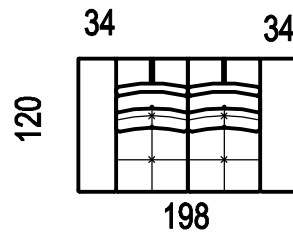

A-MAX

2

dvojpofovka (sedák 65cm)

2X

dvojpofovka (sedák 80cm)

2Z

dvojpofovka se zvedacími
polohovacími područkami
(sedák 65cm)

2XZ

dvojpofovka se zvedacími
polohovacími područkami
(sedák 80cm)

A-MAX - ukázky některých sestav

1DP - 2L

2P - 1DL

1P - RO65 - 2P

2P - RO65 - 1L

1DP - 2L + TAMAX

2P - 1DL + TAMAX

A-MAX

RO 65
roh 118x118

RP 80
roh pevný 118x118

TAMAX
taburet 65x130

TXAMAX
taburet 80x160

Technical drawing of a fixed footrest. The drawing shows a trapezoidal shape with a grid pattern. The top width is labeled as 33 and the height is labeled as 55.

-pevná područka

Technical drawing of a lifting footrest. The drawing shows a trapezoidal shape with a grid pattern. The top width is labeled as 34.

-zvedací područka

- otoman

Technical drawing of a footrest before folding. The drawing shows a rectangular base with a grid pattern. The height is labeled as 88, the base width as 15, the base length as 113, the height of the backrest as 46, the backrest width as 57, and the base thickness as 42.