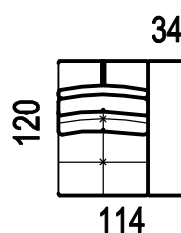

1XZL/P

křeslo se zvedací
područkou levé/pravé
(sedák 80)